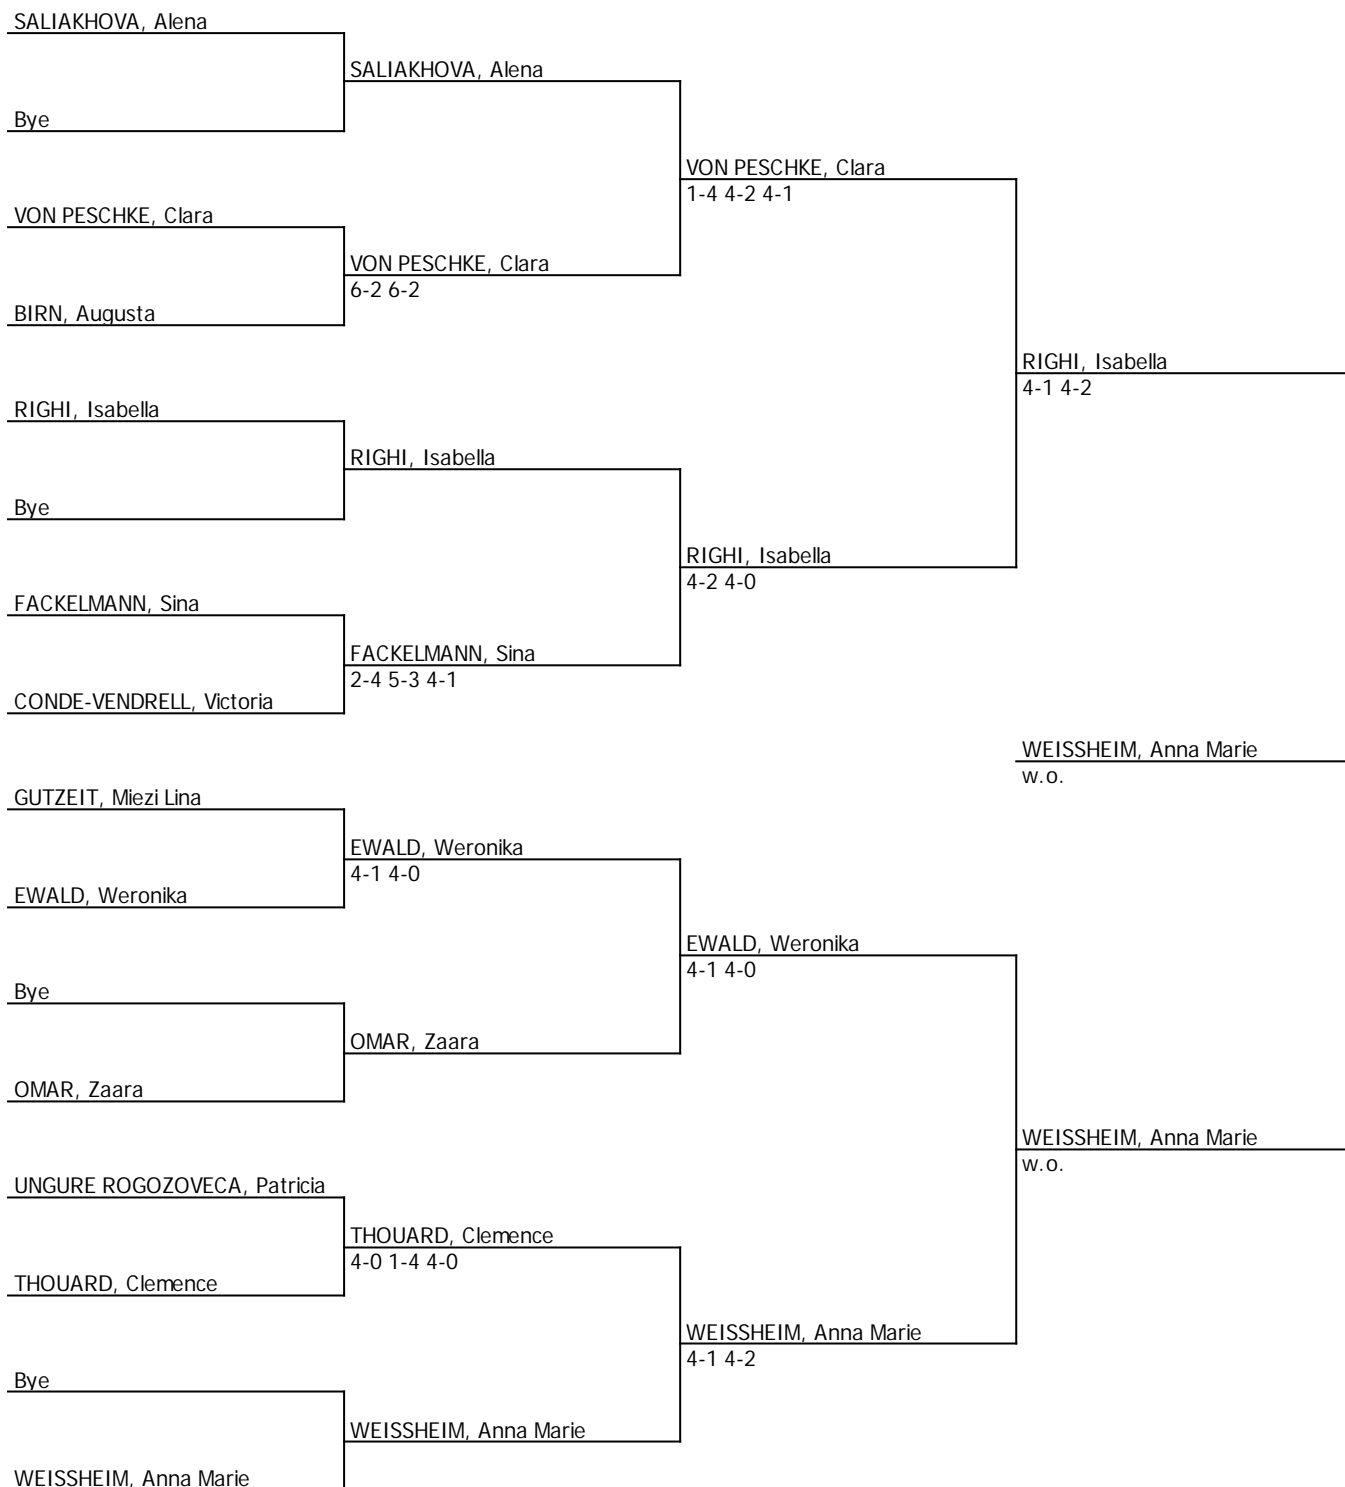

	# Seeded Players	# Lucky Losers	Replacing	Draw date/time: 16 OCT 2016 18:27
		1 GUTZEIT, Miezi Lina	NINOVA, Nataly Miroslava	Last Direct Acceptance BERECOECHEA, Nahia (FRA)
				Player representatives Eviolina LASKEVICH Alena SALIAKHOVA
				Signature Jordi Margo

Round 1 Quarterfinals Semifinals Final

www.tenniseurope.org